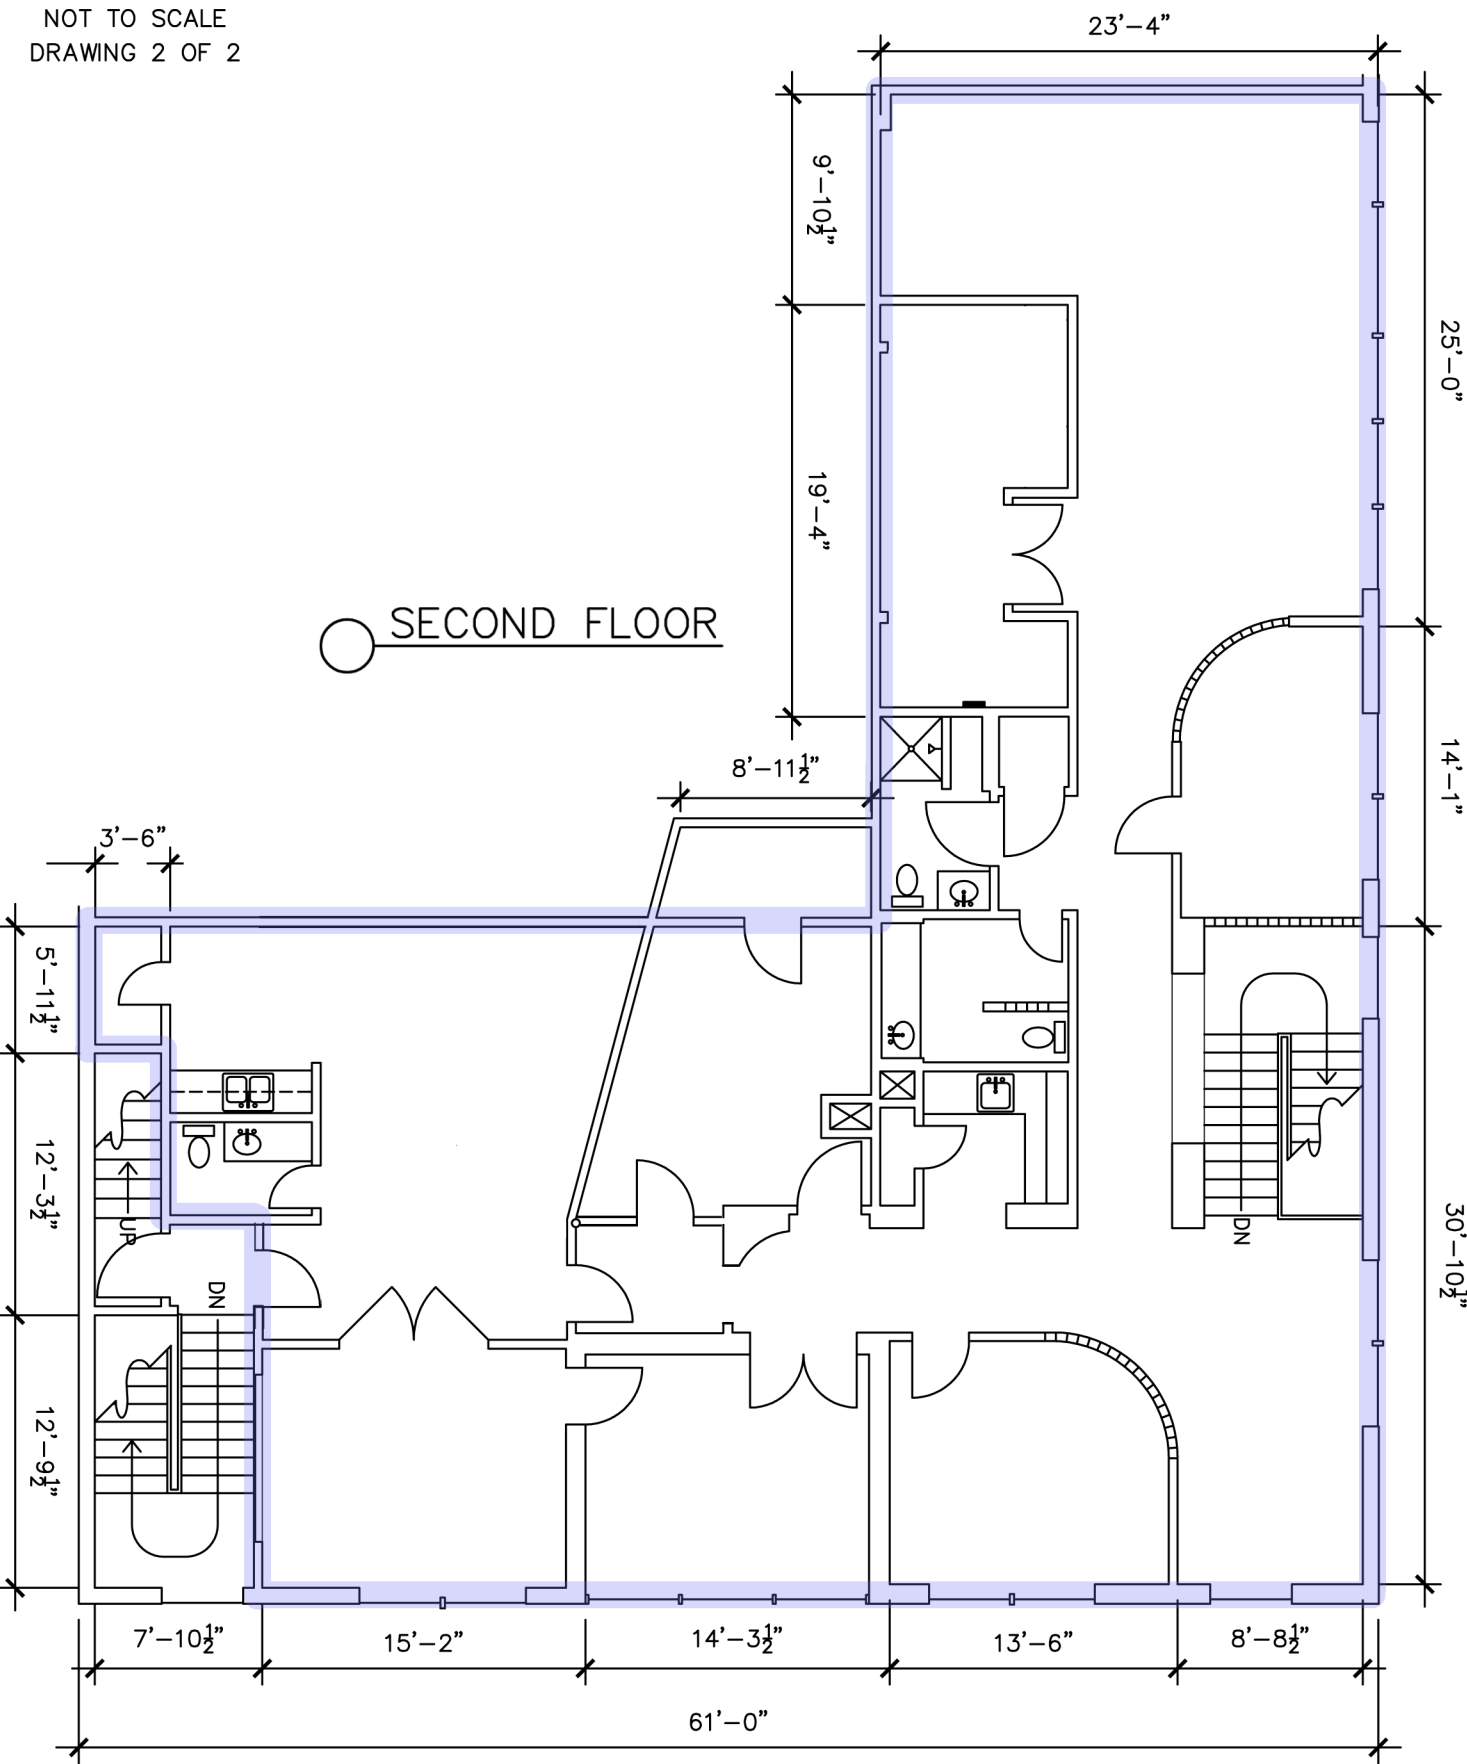

TOMAS PANTIN

1601 E. 7th St., Ste. 100

Austin, Texas 78702

STUDIO

1601 E. 7th St.

Austin, Texas 78702

○ SECOND FLOOR

STUDIO  
1601 E. 7th St.  
Austin, Texas 78702